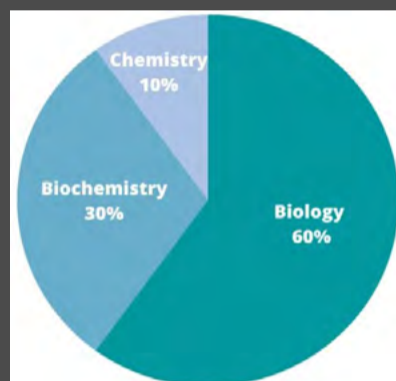

[GEN-PINC 2021-22 >](#)

HIGHLIGHTS

BEING A BETTER SCIENTIST

A PAIR OF ARTICLES FROM DR. PLEUNI PENNINGS' BLOG

MEET FAYE

My name is Faye and I'm a recent graduate from San Francisco State University. I obtained a bachelor's degree in Cell and Molecular Biology with a minor in Computing Applications from the PINC Program.

[READ MORE >](#)

PINC SUMMER PROGRAM

The PINC Summer Program is a part-time program where students work in teams with a peer-mentor. They learn coding skills as well as work on a research project with their mentor and a faculty advisor. At the end of the 9-week program,