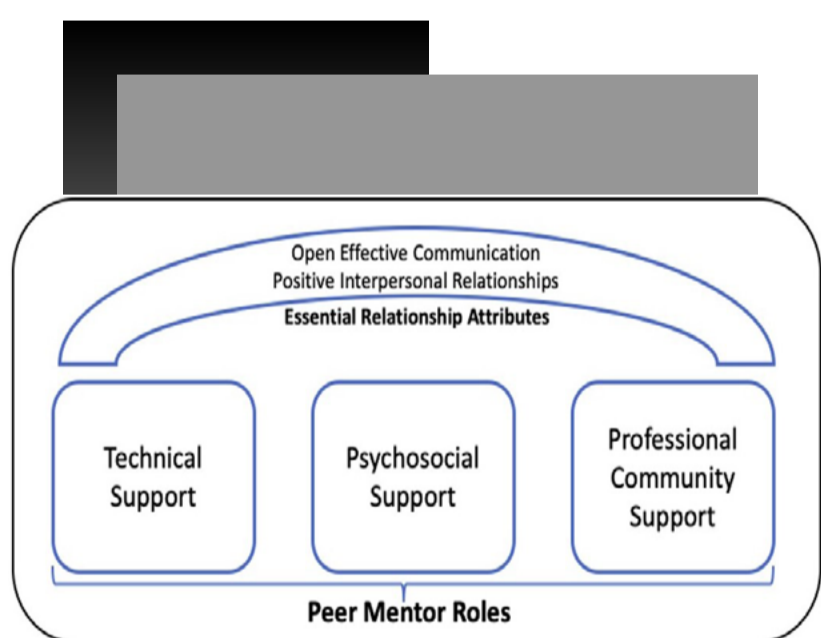

OUR PROGRAMS

GSTAR CERTIFICATE

Beginning this semester, the Data Science and Machine Learning for Biotechnology Certificate Program, offers students a 12 unit pathway to a certificate that will give them the technical and professional skills needed to work in the biotech and pharmaceutical industries. The curriculum was co-developed by San Francisco State University faculty and Genentech researchers.

[MORE INFO >](#)

SAN FRANCISCO
STATE UNIVERSITY

FIND US ON SOCIAL MEDIA

pincsfu@sfsu.edu · pinc.sfsu.edu